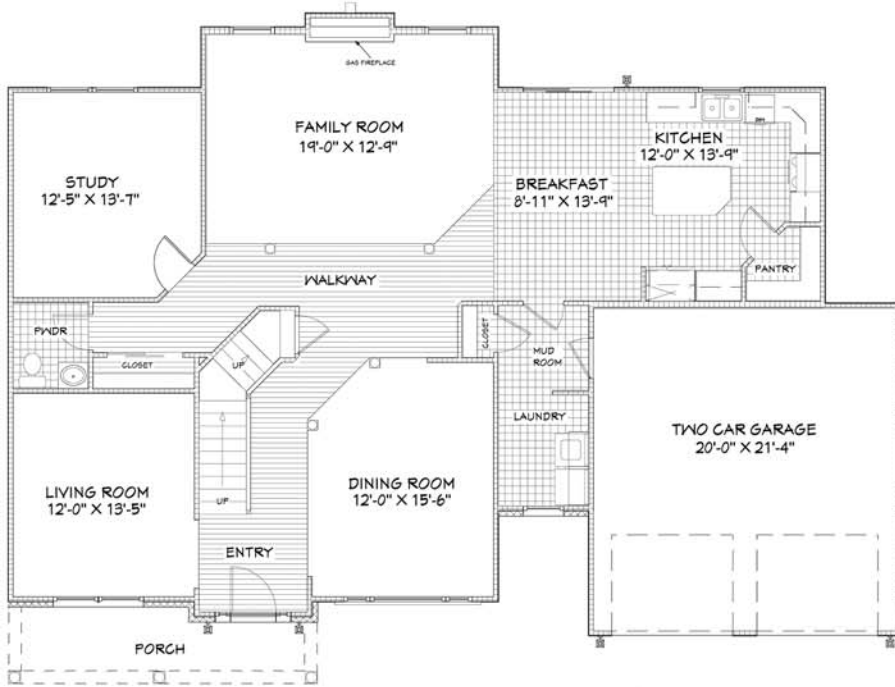

THE TAYLOR

FIRST FLOOR
(1,590 SQ.FT.)

TOTAL LIVING AREA 2,975 SQ.FT.

NUMBER OF FLOORS: 2
GARAGE: 2
BEDROOMS: 4
BATHROOMS: 2.5

DATE: NOVEMBER 3, 2008

9' FIRST FLOOR CEILING PACKAGE

SECOND FLOOR
(1,385 SQ.FT.)