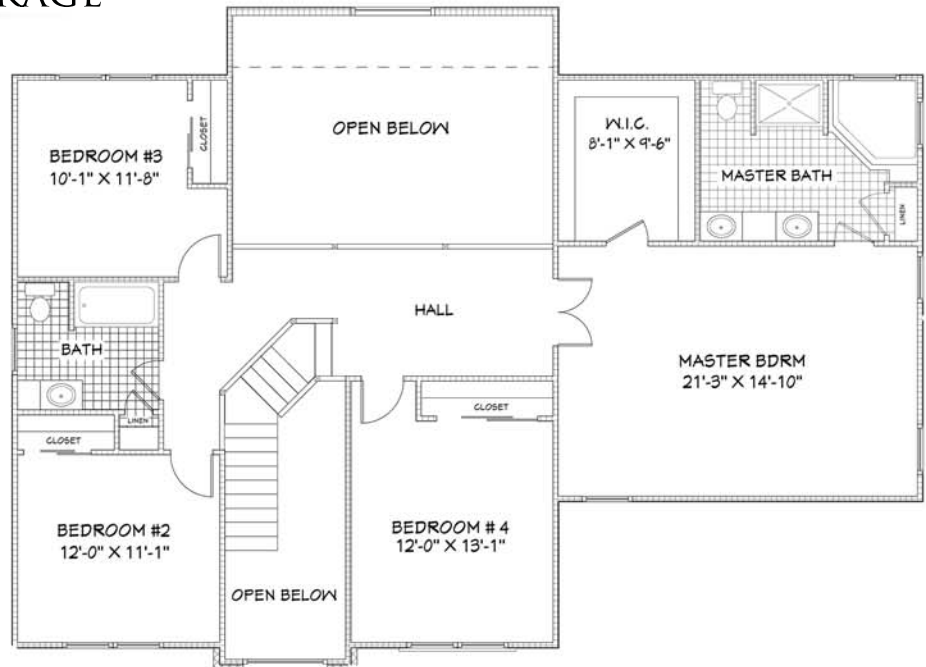

THE TAYLOR

FIRST FLOOR
(1,590 SQ.FT.)

TOTAL LIVING AREA 2,975 SQ.FT.

NUMBER OF FLOORS: 2
GARAGE: 2
BEDROOMS: 4
BATHROOMS: 2.5

DATE: NOVEMBER 3, 2008

9' FIRST FLOOR CEILING PACKAGE

SECOND FLOOR
(1,385 SQ.FT.)