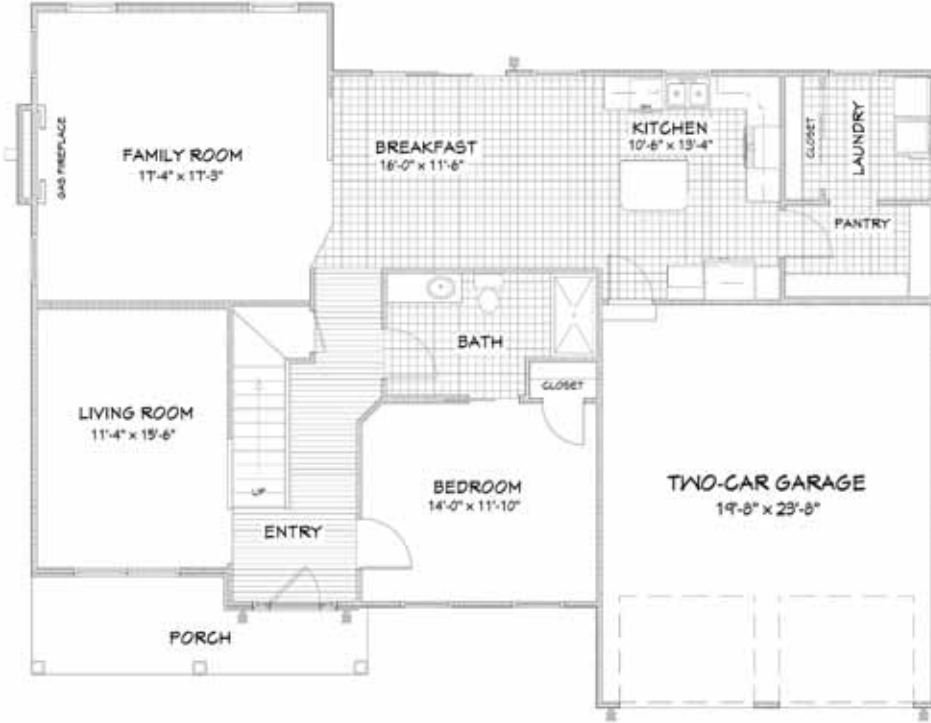

THE MADISON III-DM

TOTAL LIVING AREA 2,818 SQ.FT.

NUMBER OF FLOORS: 2
 GARAGE: 2
 BEDROOMS: 5
 BATHROOMS: 3

DATE: SEPTEMBER 14, 2012

FIRST FLOOR (1,414 SQ.FT.)

9' FIRST FLOOR CEILING PACKAGE

SECOND FLOOR (1,404 SQ.FT.)