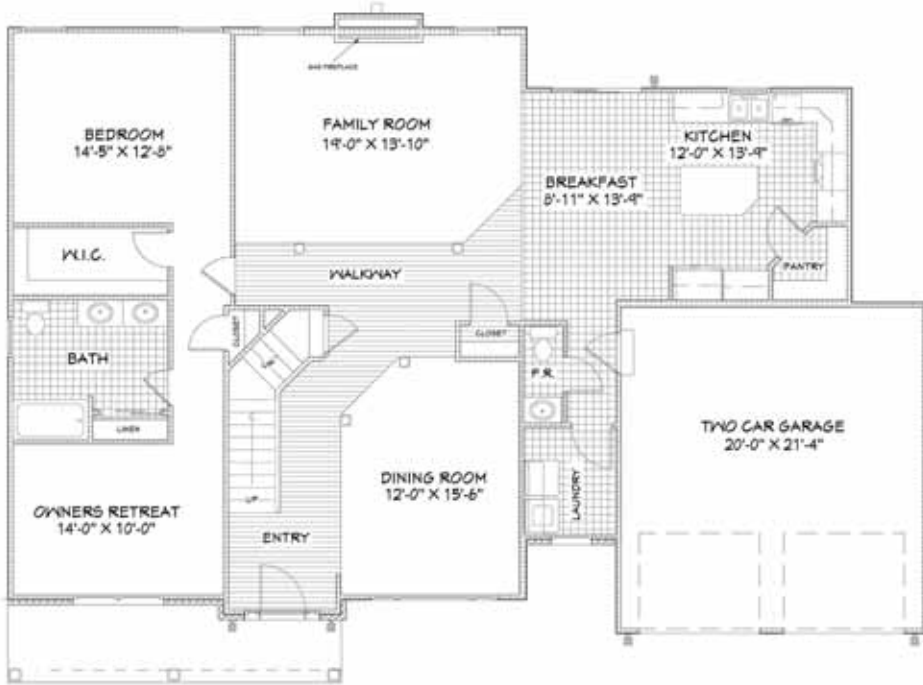

THE TAYLOR-DM

TOTAL LIVING AREA 2,975 SQ.FT.

NUMBER OF FLOORS: 2
 GARAGE: 2
 BEDROOMS: 5
 BATHROOMS: 3.5

DATE: FEBRUARY 1, 2010

FIRST FLOOR (1,590 SQ.FT.)

9' FIRST FLOOR CEILING PACKAGE

SECOND FLOOR (1,385 SQ.FT.)